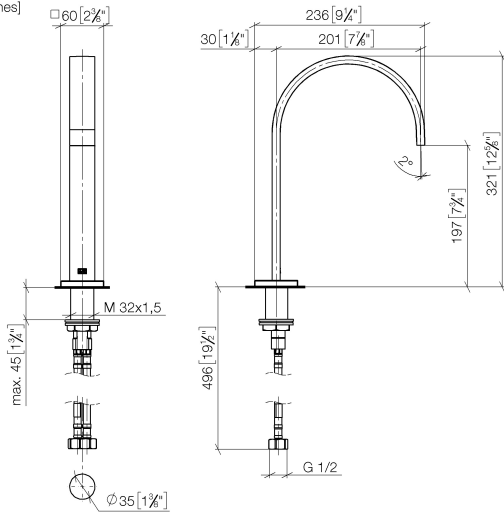

**MEM Deck-mounted basin spout without pop-up waste - Champagne (22kt Gold)**

MEM

13 716 782

- 200mm projection
- fixed spout
- rectangular, air-enriched flow
- height of mixer 321 mm
- height up to aerator 190 mm
- hole diameter 35 mm
- rosette 60 x 60 mm
- 2x screw-in M 10 x 1 pressure hose, leak-tested
- 1/2" connection
- max. flow 5.7 l/min
- lead-free
- This product can help a building meet the requirements of Green Building Rating Systems, e.g. LEED®, BREEAM®, DGNB

	Champagne (22kt Gold)	13 716 782-47
	Chrome	13 716 782-00
	Brushed Platinum	13 716 782-06
	Platinum	13 716 782-08
	Dark Chrome	13 716 782-19
	Brushed Durabress (23kt Gold)	13 716 782-28
	Brushed Champagne (22kt Gold)	13 716 782-46
	Brushed Dark Platinum	13 716 782-99

13 716 782  
mm [inches]

**Flow rate chart**

**Certificates**

GDV\_0400289.

**MEM Deck-mounted basin spout without pop-up waste - Champagne (22kt Gold)**

MEM

13 716 782  
Parts for other  
finishes can be found  
here: [Chrome](#)